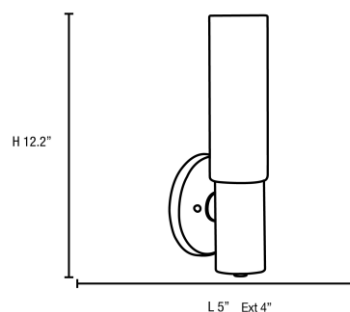

Stock Code: **20435-BS/OPL**

Collection: Cera

PRODUCT INFORMATION

Base: 20435 Parent: 20435
Mounting Type: Wall UPC: 641594075007
Finish: Brushed Steel
Diffuser: Opal

PRODUCT MEASUREMENTS

FIXTURE	BACKPLATE / CANOPY
Length:	Length
Width: 5"	Width:
Diameter	Diameter:
Height: 12.25"	Height: 0.75"
Extension: 4"	
Overall Height:	

TECHNICAL SPECIFICATIONS

SPECIFICATIONS

Frame Material: Steel
Diffuser Material: Glass
Lamping Type: E-26 (Incandescent) Jbox: Standard
Lamping Base: E-26 Lamp Wattage: 60 W
Lamp Quantity: 1 Total Wattage: 60 W
Voltage: 120v Lamps Included: No

Additional Notes:

Project Name: _____

Location: _____

Type: _____

Quantity: _____

Notes:

LINE DRAWING

IES FILE

In addition to Access Lighting's purchase and warranty terms and conditions, by signing below or placing an order, you agree that you are authorized to bind the entity placing any order and acknowledge the following: All of sizes and measurements are approximate and all images are for illustrative purposes only. In the event of an inconsistency, the "Product Measurements" section controls. There also may be slight differences in the colors and designs compared to the displayed and printed images.